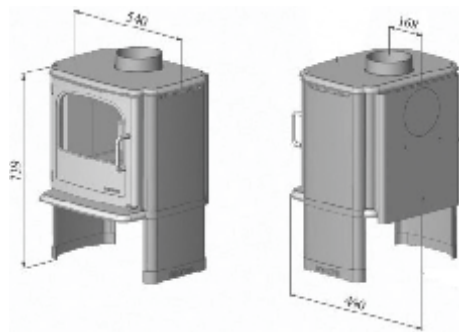

EAN CODE 8606107095356
Fergus L (ornament) short cook with clapet

EAN CODE 8606107095240
Fergus A without clapet

EAN CODE 8606107095219
Fergus A legs L without clapet

EAN CODE 8606107095400
Dermico with clapet