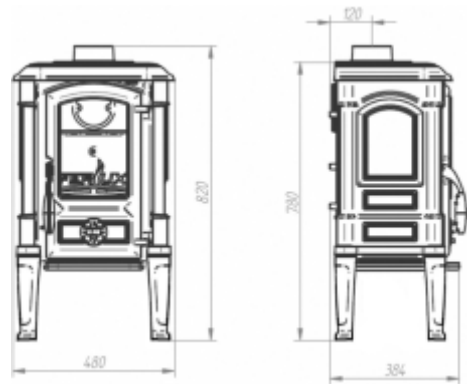

EAN CODE 8606107095356
Fergus L (ornament) short cook with clapet

EAN CODE 8606107095240
Fergus A without clapet

EAN CODE 8606107095219
Fergus A legs L without clapet

EAN CODE 8606107095400
Dermico with clapet