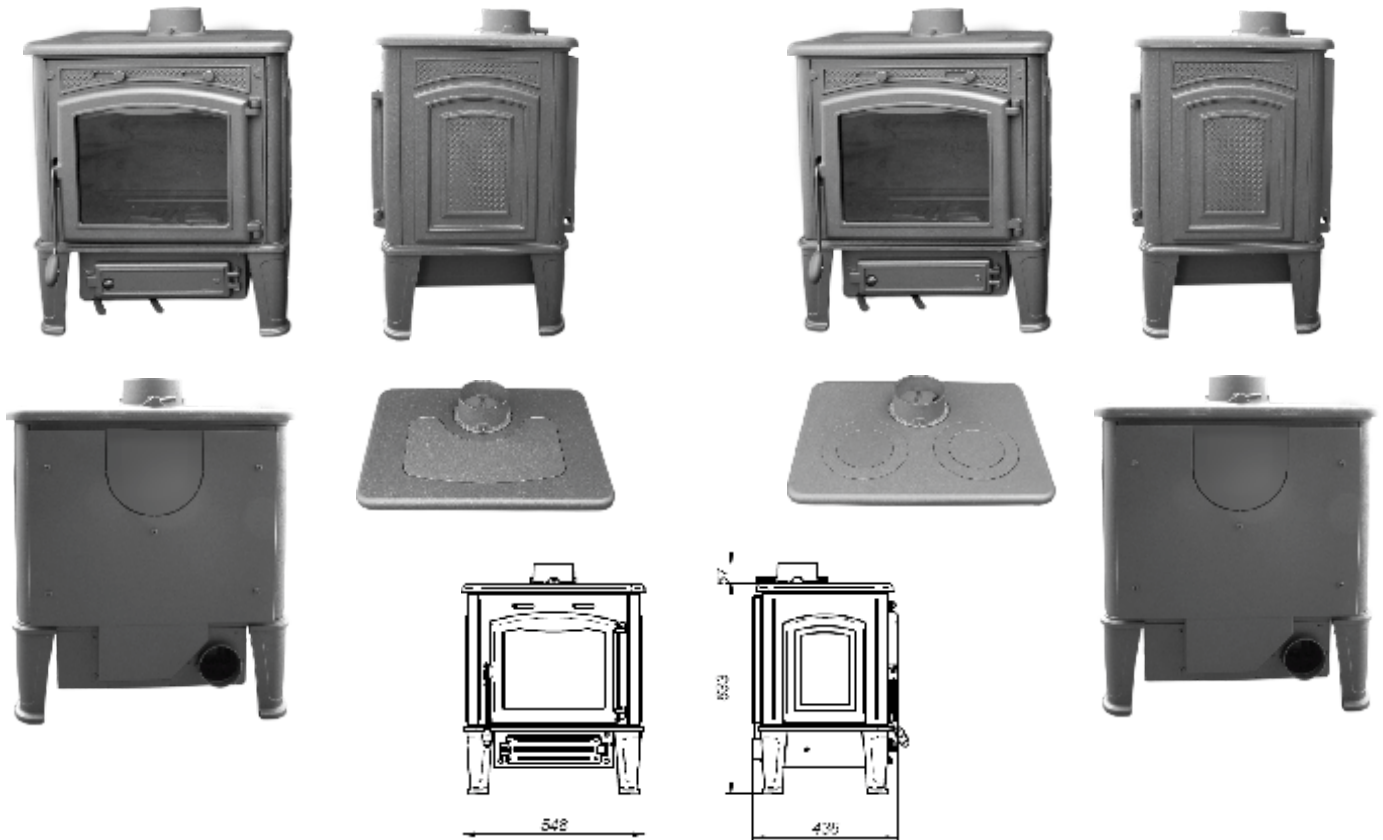

EAN CODE 8606107095349
Fergus L (ornament) short with clapet

EAN CODE 8606107095356
Fergus L (ornament) short cook with clapet